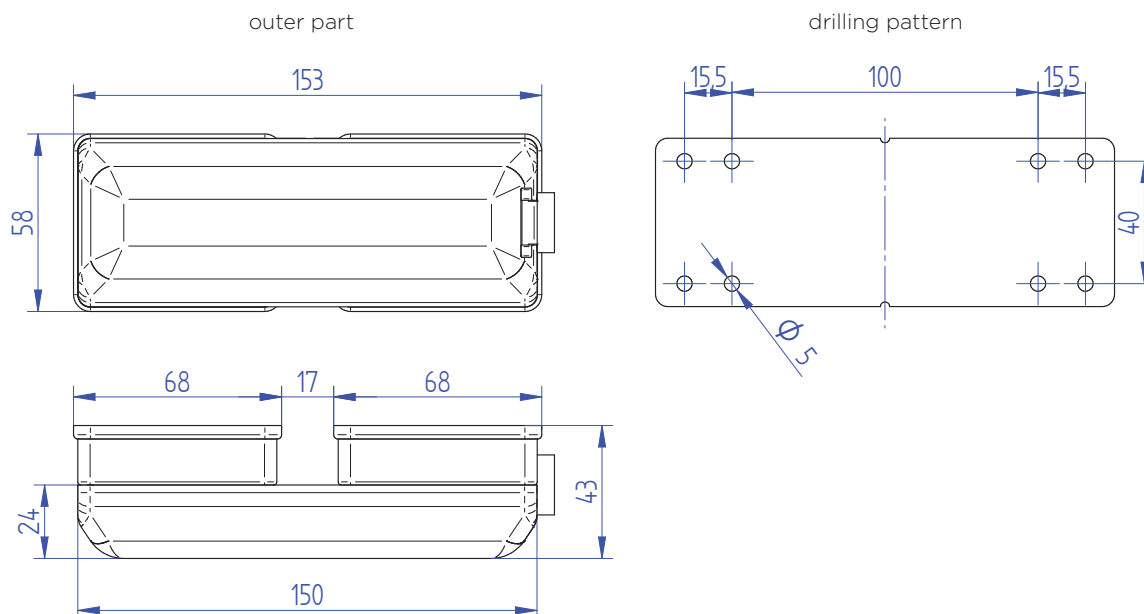

## Information

- Material Solid powder-coated aluminium
- Colour Black
- Net weight 0.525kg
- Gross weight 0.580kg

## Technical Drawing